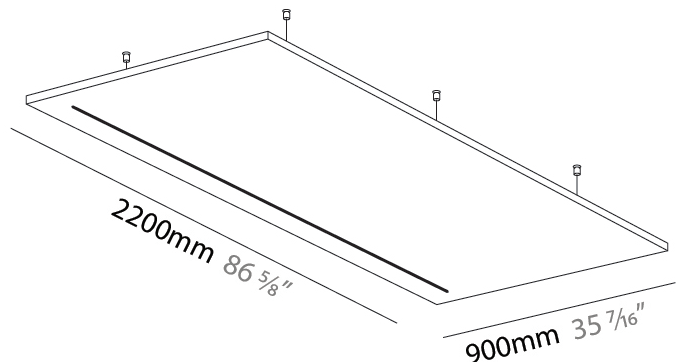

GENERAL

Series: Just Black Acoustic
Brand: Prolicht
Division: Architectural
Mounting Type: Suspension
Mounting Location: Ceiling

PHYSICAL

Shape: Square
Length (mm): 2200
Length (in): 86 ⁵/₈
Width (mm): 900
Width (in): 35 ⁷/₁₆
Height (mm): 41
Height (in): 1 ⁵/₈
Light Distribution: Direct
Fixture Finish: [ANC / ASH / BNA / BTC / BZE / CEL / EGG / EVG / FOG / FOS / FST / FUA / IRI / IRO / KHA / LIC / LIM / MER / MSN / MUS / ONX / PEA / PLU / POL / PPY / RAY / ROY / RST / STE / SWD / TAN / TAU](#)
Holder Finish: [SSR / BKV / CWI / CRY / HAB / LAG / UFT / ITA / RUA / RUR / MIC / FTG / MYG / TWT / LOD / PUS / FRO / FUP / KIA / POP / BLS / SPG / MEY / GOH / GUM / CHC / COM / ABZ / JAG](#)
Fixture Material: Aluminum
Cable Details: [2,000mm / 6,000mm Transparent Cable](#)

ELECTRICAL

Lamp Type: LED
Input Wattage (W): 29
Total Output Wattage (W): 26.4
Dimming: Non-Dimmable
Driver Included: No
Driver Location: Remote
Driver Type: Constant Voltage - Universal
Driver Class: Class 2
Input Voltage (V): 120 - 277
Output Voltage (V): 24

LED

Color Temperature (°K): 2700
Max. Delivered Lumen (lm): 714
Nominal Lumen (lm): 1020
CRI: >90 CRI
Lamp Life (hrs): 80000

OPTICAL

Beam Angle: 30

RATINGS AND CERTIFICATIONS

Certified By: Certified for North American Standards
IP rating: IP20

PROJECT
TYPE
SPECIFIER
QUANTITY
DATE